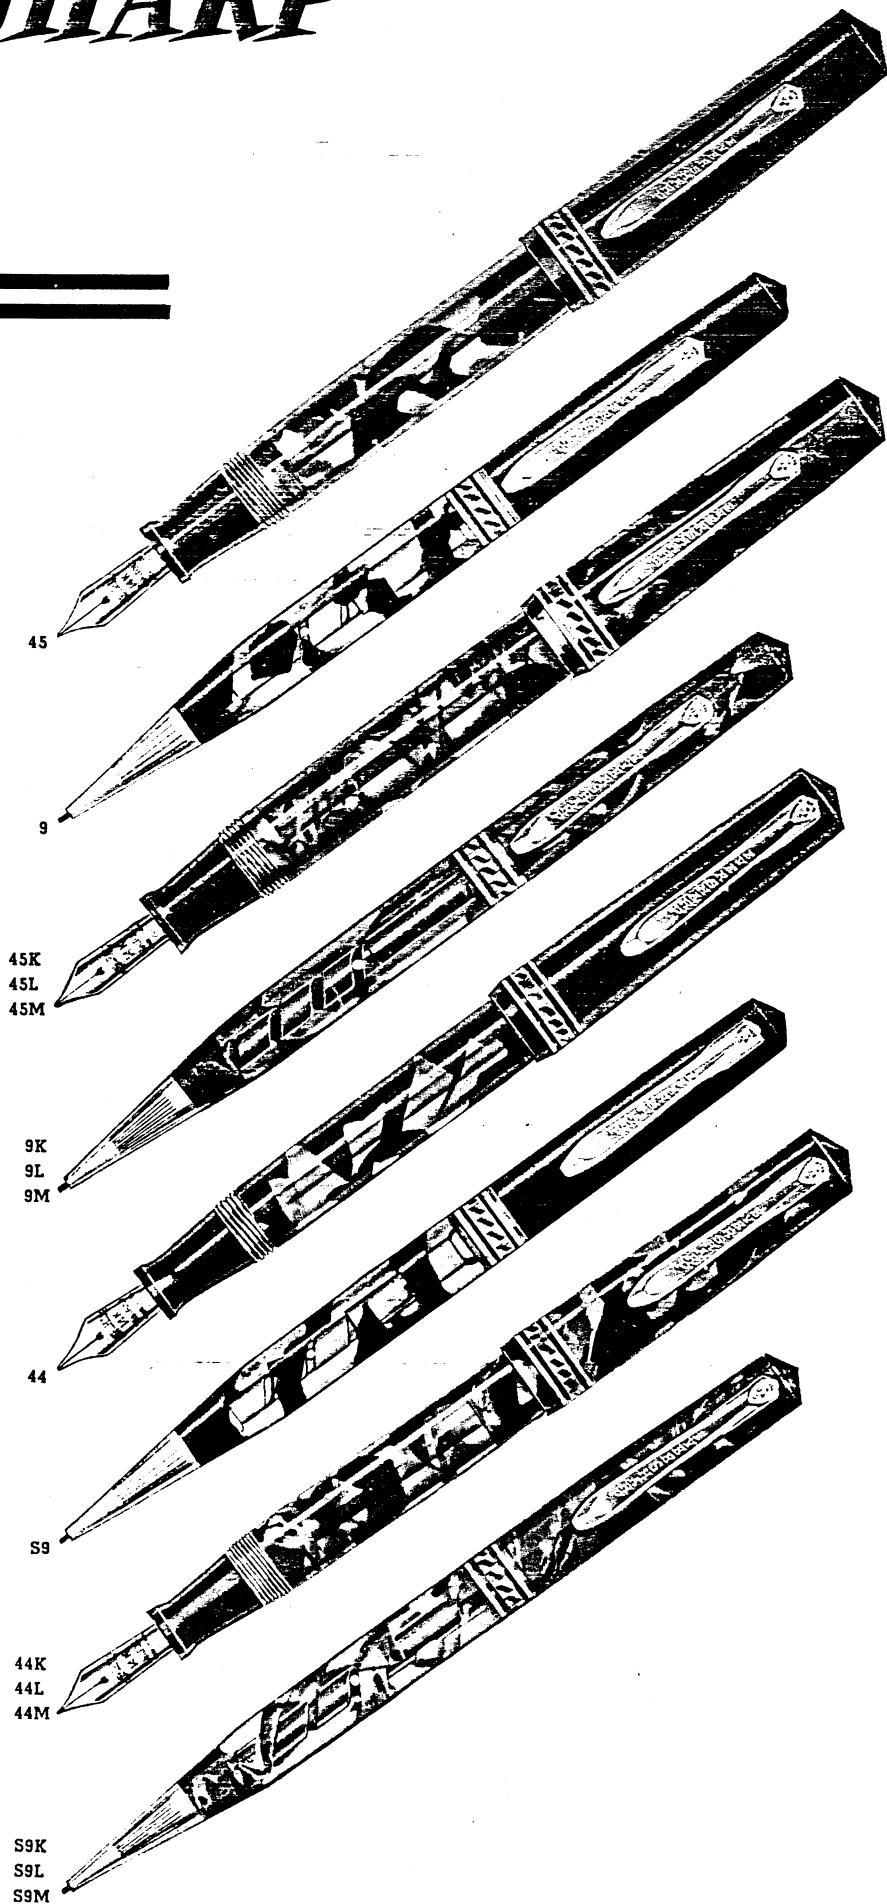

EVERSHARP

$3 ROUND VACUUM FILLER

These models introduce a new round barrel design. Fill and clean with one stroke. Have a visible ink supply. 14 Karat gold point. Hold more than twice as much ink as sac pens of the same size.

The handsome matching pencil, like its writing partner, SHOWS WHEN TO RE-FILL. A Red Spot Lead Gauge indicates the length of lead in the feed tube. Pencil propels—repels—expels.

REGULAR MODELS

Pens	Colors	Pencils
45	Black	9
45K	Grey Pearl and Black Mottle	9K
45L	Red Pearl and Black Mottle	9L
45M	Green Pearl and Black Mottle	9M

Pens $3.00 Matching Pencils $2.00 Set Price $5.00

SHORT MODELS

Pens	Colors	Pencils
44	Black	S9
44K	Grey Pearl and Black Mottle	S9K
44L	Red Pearl and Black Mottle	S9L
44M	Green Pearl and Black Mottle	S9M

Pens $3.00 Matching Pencils $2.00 Set Price $5.00

The following types of point can be secured:
FLEXIBLE: Fine, medium and stub. MANIFOLD:
Fine and needle.